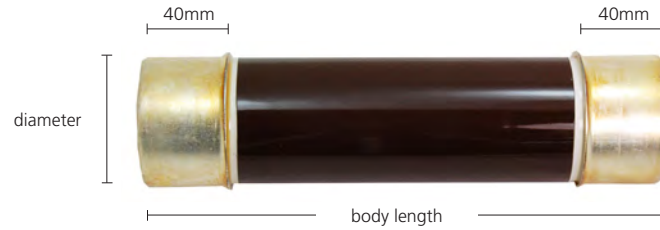

Oil Fuses (British Standard)

SIBA

VOLTAGE RATING	BODY LENGTH (mm)	SIBA PART NO.	AMP RATING	SIBA DIAMETER	BUSSMANN	BUSSMANN DIAMETER	GEC	GEC DIAMETER
3.6 kV	254	Contact Fuseco	6.3, 10, 16, 20, 25, 31.5, 40, 50, 63, 80, 100, 125, 160, 200	-	3.6OEFMA amp	63.5	-	-
	359	Contact Fuseco	100, 125, 160, 200	-	3.6OEGMA amp	63.5	-	-
	359	Contact Fuseco	250	-	3.6OLGMA amp	63.5	-	-
7.2 kV	254	3013236 / amp	6.3, 10, 16, 20, 25, 31.5, 40, 50, 63, 80, 100, 112	63.5	7.2OEFMA amp	63.5	KSBXO amp	63.5
	359	3023436 / amp	125, 140	63.5	7.2OHGMA amp	63.5	KSMXO amp	63.5
12 kV	254	3014436 / amp	6.3, 10, 16, 20, 25, 31.5, 35, 40, 50, 56, 63, 71, 80, 90, 100	63.5	12OEFMA amp 12OHFMA amp	63.5	KEBXO amp	63.5
	359	3023736 / amp	6.3, 10, 16, 20, 25, 31.5, 35, 40, 45, 50, 63, 80, 90, 100, 125 (145A discontinued)	63.5	12OHGMA amp 12OLGMA amp	63.5	KEMXO amp	63.5
24 kV	359	3015636 / amp	6.3, 10, 16, 20, 25, 31.5, 40, 50, 63, 80	63.5	24OEGMA amp	63.5	-	-